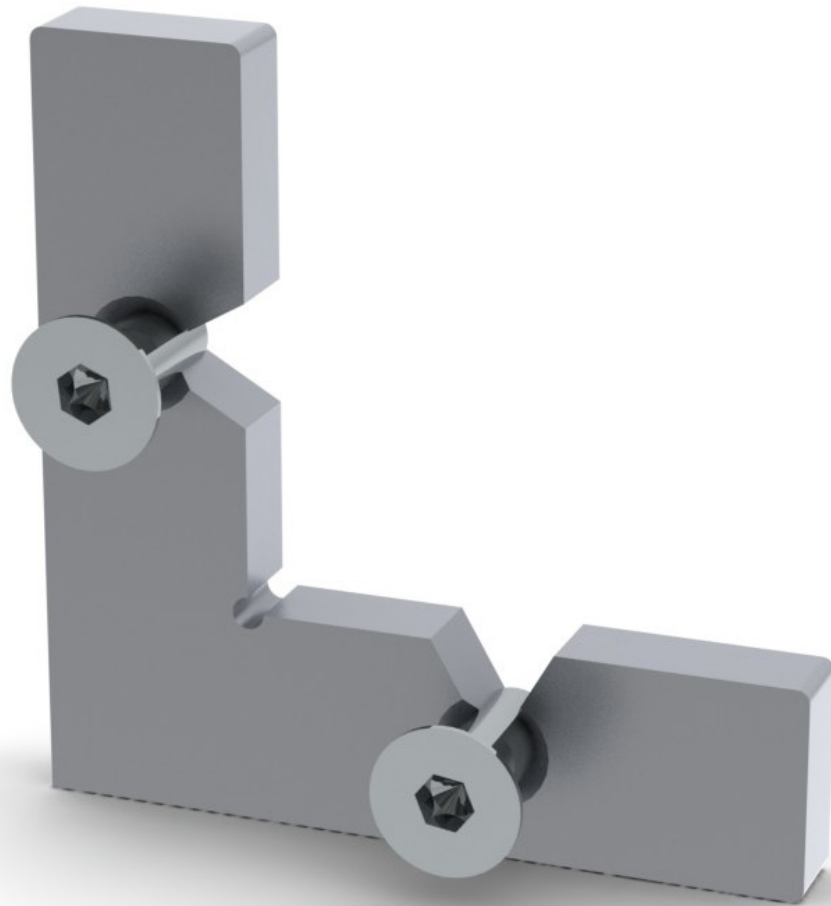

COUPLING 614

COUPLING 614

– strong and safe !

Coupling 614 is a strong and safe coupling to build stable and strong frames in our profiles with the standard core (90-serie). 614 fits 80TX, 92TX and 92B for solutions with panels.

Each frame is mounted on a minimal amount of time using the flexible coupling and an Allen key.

The coupling provides a very stable and safe assembly and the frame is as easy to disassemble again when you need to.

Coupling 614 suits hanging construction because of it's safety.

FACTS:

Made of aluminium.

Art No	Description	Size	Packaging
614	Coupling 614	60x8x60 mm	100 pcs

Mitered frame with coupling 614.

Coupling 614