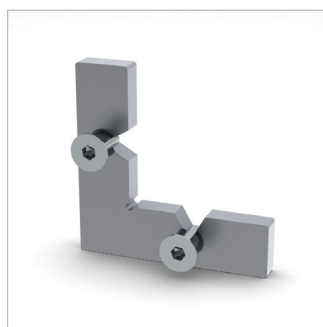

COUPLING 614

COUPLING 614

– strong and safe !

Coupling 614 is a strong and safe coupling to build stable and strong frames in our profiles with the standard core (90-serie). 614 fits 80TX, 92TX and 92B for solutions with panels.

Each frame is mounted on a minimal amount of time using the flexible coupling and an Allen key.

The coupling provides a very stable and safe assembly and the frame is as easy to disassemble again when you need to.

Coupling 614 suits hanging construction because of it's safety.

FACTS:

Made of aluminium.

Art No	Description	Size	Packaging
614	Coupling 614	60x8x60 mm	100 pcs

Mitered frame with coupling 614.

Coupling 614