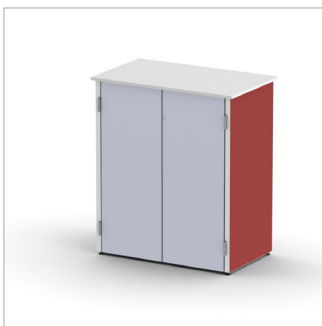

**FACTS:**

Frame in aluminium, profile 03TX and 81TX. Delivered unassembled.

Recommended media: Strech Fabric

Art no	Description	Size	Weight	Accessories
	Fabric Counter Light small	500x900x500 mm		
	Fabric Counter Light big	900x900x500 mm		
60.100.189	Textile bag	800x1600x20 mm		