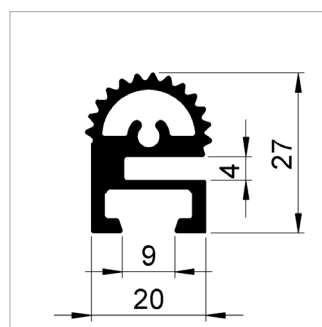

Verticle profile 301 TX