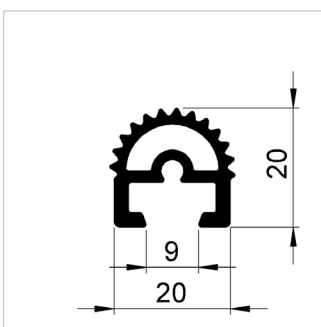

FACTS:

Natural anodised aluminium profiles are supplied in 5 m stock lengths or can be cut to custom sizes.

Recommended media: Panels (max 9 mm) or stretch fabric.

Art no	Description
IL, FL, S or TX	Vertical gearededge profil
IL, FL, S or TX	Horizontal profile
IL, FL or S	Coupling for horizontal profile