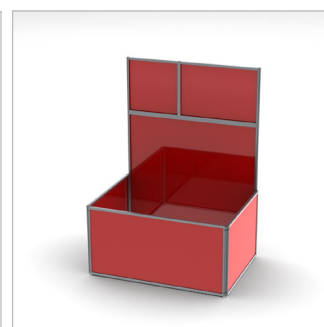

The frames are based on Foga's unique profile system with strong functional couplings.

The system is easy to fold and carry with you. Ideal for use at trade shows, promotions and in-store demonstrations. We have profiles to create both fabric and panel solutions so the possibilities are endless.

FACTS:

Natural anodised aluminium profiles are supplied in 5 m stock lengths or can be cut to custom sizes.

Recommended media: Panels (max 9 mm) or stretch fabric.

Art no	Description
IL, FL, S or TX	Vertical gearededge profil
IL, FL, S or TX	Horizontal profile
IL, FL or S	Coupling for horizontal profile

Verticle profile 201 IL

Verticle profile 301 TX

Portable box in profile 201-FL.

Portable counter with top.